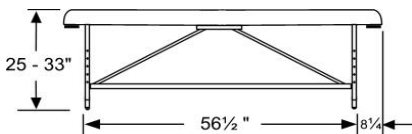

### UPHOLSTERED TOP:

30" x 73" flat top with round corners allows occasional wet applications  
Frame: 3/4" plywood, sealed with exterior-grade paint  
Foam: 2" firm bottom layer + 1- 3/4" medium-density layer of urethane  
Top has an adjustable height from 25" to 33"

### BASE & FRAME:

Truss design frame with white powder-coat finish  
Leg recess: 8 1/4" at each end  
Height range: 25" to 33" (spring button manual adjustment)  
Static weight capacity: 800 lbs.