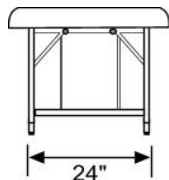

WEIGHTS:

Table weight: 75 lbs.
Shipping weight: 128 lbs. boxed (83"L x 39"W x 36"H)