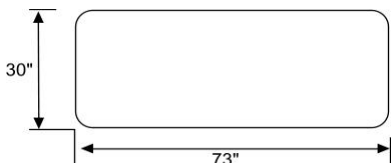

UPHOLSTERED TOP:

30" x 73" flat top with round corners allows occasional wet applications
Frame: 3/4" plywood, sealed with exterior-grade paint
Foam: 2" firm bottom layer + 1- 3/4" medium-density layer of urethane
Top has an adjustable height from 25" to 33"

VINYL:

Lightly textured, marine-grade vinyl, fabric backed
Water resistant, but must be covered with Wet Sheet for all wet treatments

BASE & FRAME:

Truss design frame with white powder-coat finish
Leg recess: 8 1/4" at each end
Height range: 25" to 33" (spring button manual adjustment)
Static weight capacity: 800 lbs.